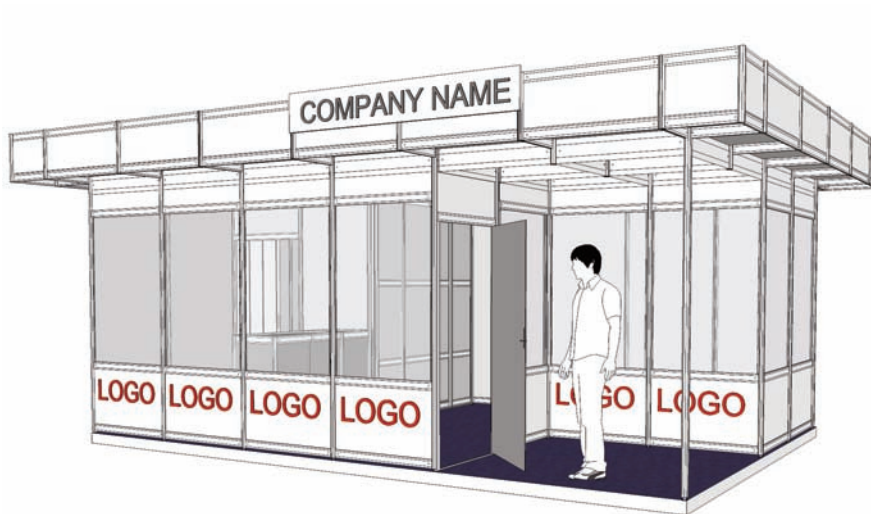

Renting Outdoor Customized Stand

The customized stand is built up based on a commonly agreed structure

The structures available:

- Modular structure
- Stage structure
- Ready built wooden lodge

*) personalized offer depending on area

Cod: 08