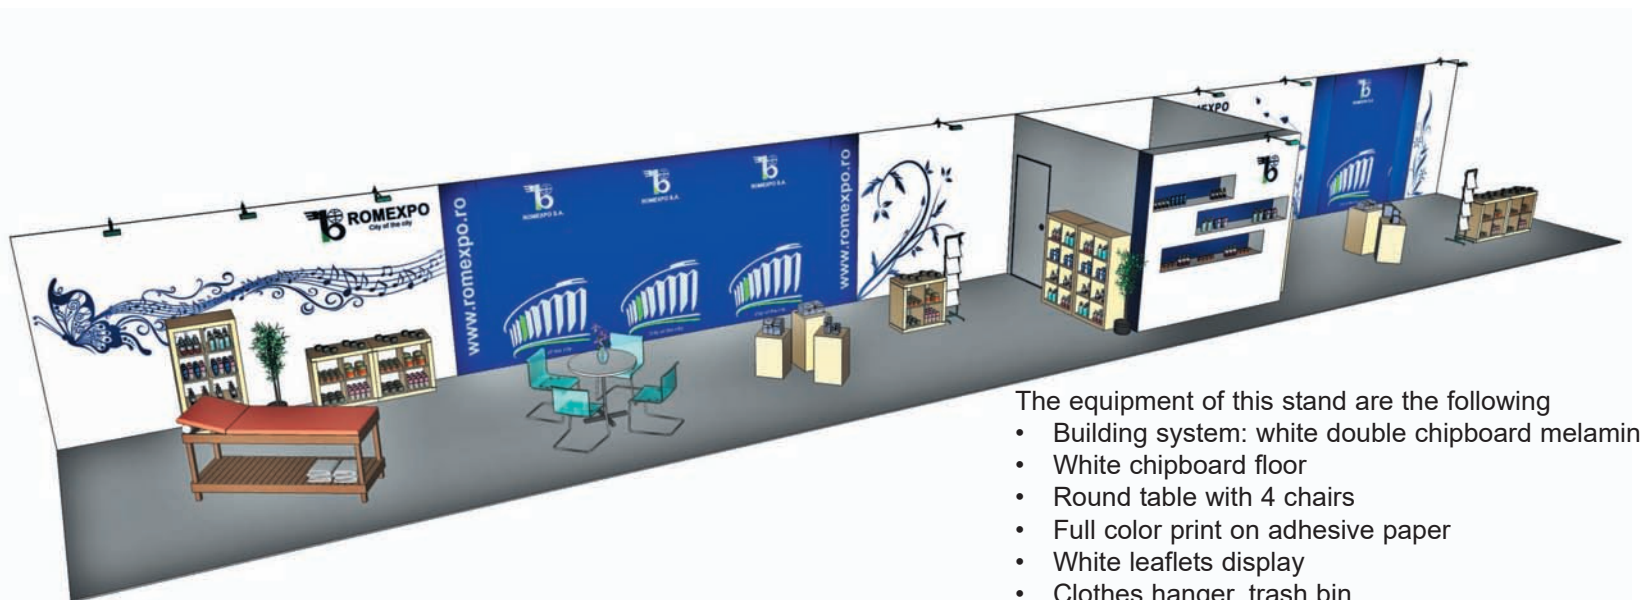

Cod: 01

Renting Indoor Standard Stand

- Walls on the outline (except the opened sides) from panels and modular structure (L panel = 1 m / H panel = 2,5 m / open H = 2,3 m)
- Carpet – one use only
- Fascia board with company name, on the open sides of the stand
- Electrical connection 230V/3kW.
- The stand also includes 1 sqm office (with 1 curtain, 1 panel, 1 clothes hanger).

Cod: 02

Renting Stand EXTRA

The equipment of this stand are the following:

- Walls on the outline (except the open sides) from panels and modular structure (L panou=1 m / H=3,5 m / H liber =2,3m)
- Single use carpet
- Office with folding door
- Table with 4 chairs
- Clothes hanger, trash bin
- Lighting system: spotlights
- Electrical connection 230V/3kW
- Full color print on adhesive paper

*) personalized offer depending on area

Cod: 05

Renting Stand PREMIUM

The equipment of this stand are the following

- Building system: white double chipboard melamine
- White chipboard floor
- Round table with 4 chairs
- Full color print on adhesive paper
- White leaflets display
- Clothes hanger, trash bin
- Ornamental plants
- Electrical connection 230V/3kW

*) personalized offer depending on area

Cod: 06

Renting Outdoor Standard Stand

- Walls on the outline, platform/stage, roof
- Carpet – one use only
- Fascia board with company name, on the main side of the booth
- Power panel 230V/3kW
- 1 table, 3 chairs, 1 garbage bin, 1 spotlights/4sqm, 1 plug
- The stand also includes 1 sqm office (with 1 curtain, 1 pannel, 1 clothes hanger)